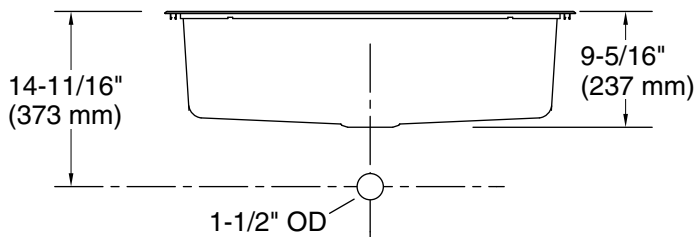

11-10-2021 04:53 - US/CA

THE BOLD LOOK
OF **KOHLER®**

Technical Information

All product dimensions are nominal.

Bowl configuration:	Single
Installation:	Top-mount, Undermount
Min. base cabinet width:	36" (914 mm)
Bowl area (Only):	Length: 30" (761 mm) Width: 16-1/8" (410 mm) Bowl depth: 9" (229 mm) Water depth: 9" (229 mm)
With overflow:	No
Number of deck holes:	1
Faucet hole(s):	1-7/16" (37 mm)
Drain hole:	3-5/8" (92 mm)
Template:	Top-mount/Undermount, 1442591-7, required, included