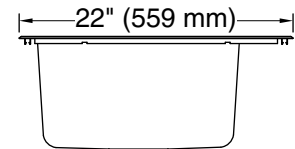

11-10-2021 04:53 - US/CA

THE BOLD LOOK
OF **KOHLER®**

Technical Information

All product dimensions are nominal.

Bowl configuration:	Single
Installation:	Top-mount, Undermount
Min. base cabinet width:	36" (914 mm)
Bowl area (Only):	Length: 30" (761 mm) Width: 16-1/8" (410 mm) Bowl depth: 9" (229 mm) Water depth: 9" (229 mm)
With overflow:	No
Number of deck holes:	1
Faucet hole(s):	1-7/16" (37 mm)
Drain hole:	3-5/8" (92 mm)
Template:	Top-mount/Undermount, 1442591-7, required, included