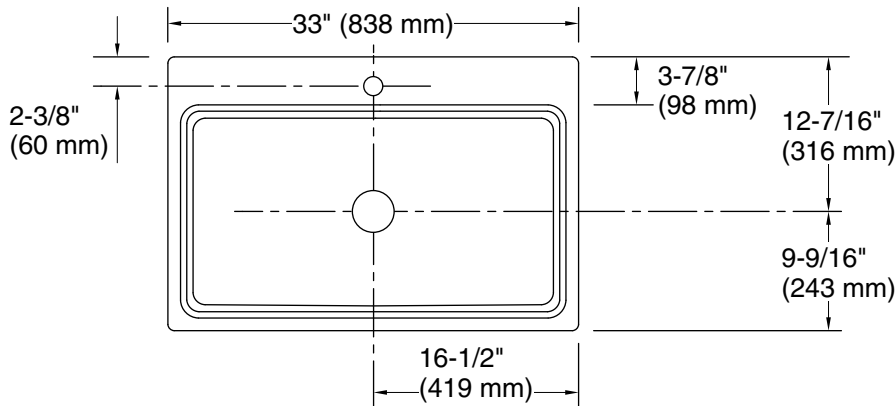

11-10-2021 04:53 - US/CA

THE BOLD LOOK
OF **KOHLER®**

Technical Information

All product dimensions are nominal.

Bowl configuration:	Single
Installation:	Top-mount, Undermount
Min. base cabinet width:	36" (914 mm)
Bowl area (Only):	Length: 30" (761 mm) Width: 16-1/8" (410 mm) Bowl depth: 9" (229 mm) Water depth: 9" (229 mm)
With overflow:	No
Number of deck holes:	1
Faucet hole(s):	1-7/16" (37 mm)
Drain hole:	3-5/8" (92 mm)
Template:	Top-mount/Undermount, 1442591-7, required, included